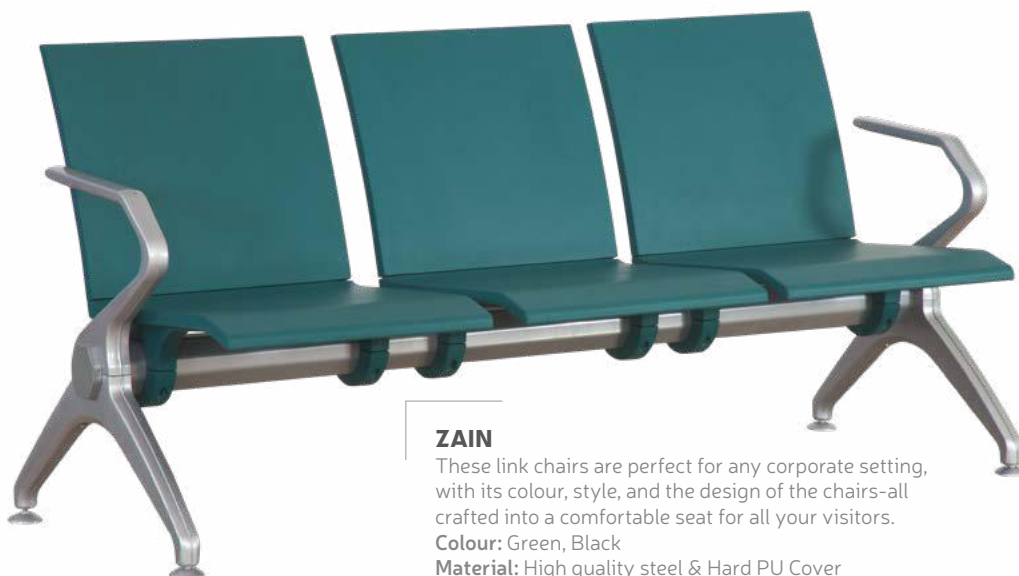

ZAIN

These link chairs are perfect for any corporate setting, with its colour, style, and the design of the chairs—all crafted into a comfortable seat for all your visitors.

Colour: Green, Black

Material: High quality steel & Hard PU Cover

Size: 1800 x 650 x 820MM

Art No.OP-3026